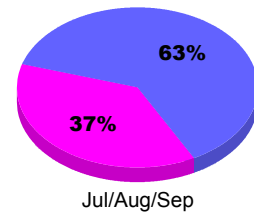

Membership Results
2012-2013

Membership
2011-2012

Month	Net Memb Goal	Actual New Memb	Actual Dropped Memb	Gain/Loss of Memb	Gain/Loss of Memb
Jul/Aug/Sep	310	506	-295	211	460
Totals	310	506	-295	211	460

Membership Results 2012-2013

Goal, New, Dropped, Gain/Loss

Comparison of Membership Gain/Loss

Current Year Compared to the Previous Year

Gender Comparison 2012-2013

Jul/Aug/Sep

Male Female