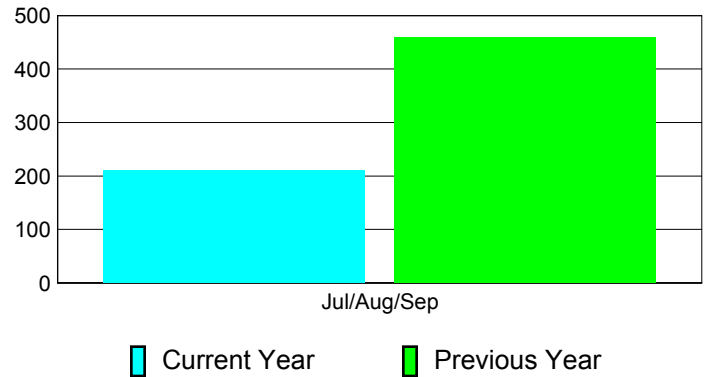

Membership Results
2012-2013

Membership
2011-2012

Month	Net Memb Goal	Actual New Memb	Actual Dropped Memb	Gain/Loss of Memb	Gain/Loss of Memb
Jul/Aug/Sep	310	506	-295	211	460
Totals	310	506	-295	211	460

Membership Results 2012-2013

Goal, New, Dropped, Gain/Loss

Comparison of Membership Gain/Loss

Current Year Compared to the Previous Year

Gender Comparison 2012-2013

Jul/Aug/Sep

Male Female