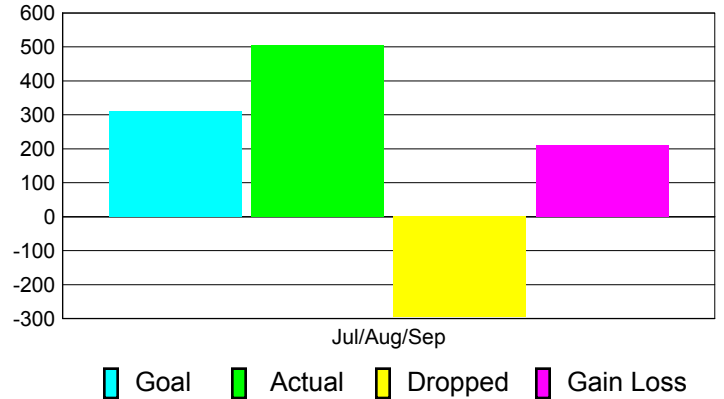

Membership Results 2012-2013

Goal, New, Dropped, Gain/Loss

Comparison of Membership Gain/Loss

Current Year Compared to the Previous Year