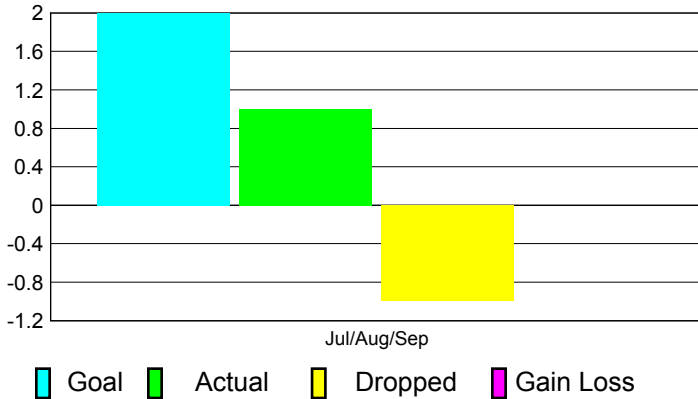

2012-2013 GMT Reports for District (or Undistricted) **District 323A3**

GMT: **KAMLESH JAIN**

Location: **INDIA**

GMT CA: **6**

CLUBS

Club Results
2012-2013

Clubs
2011-2012

Month	New Club Goal	Actual New Clubs	Actual Dropped Clubs	Gain/Loss of Clubs	Gain/Loss of Clubs
Jul/Aug/Sep	2	1	-1	0	4
Totals	2	1	-1	0	4

Club Results 2012-2013

Goal, New, Dropped, Gain/Loss

Comparison of Club Gain/Loss

Current Year Compared to the Previous Year

YTD Status Quo Clubs 2012-2013

Status Quo Clubs Compared to Status Quo Members

MEMBERSHIP